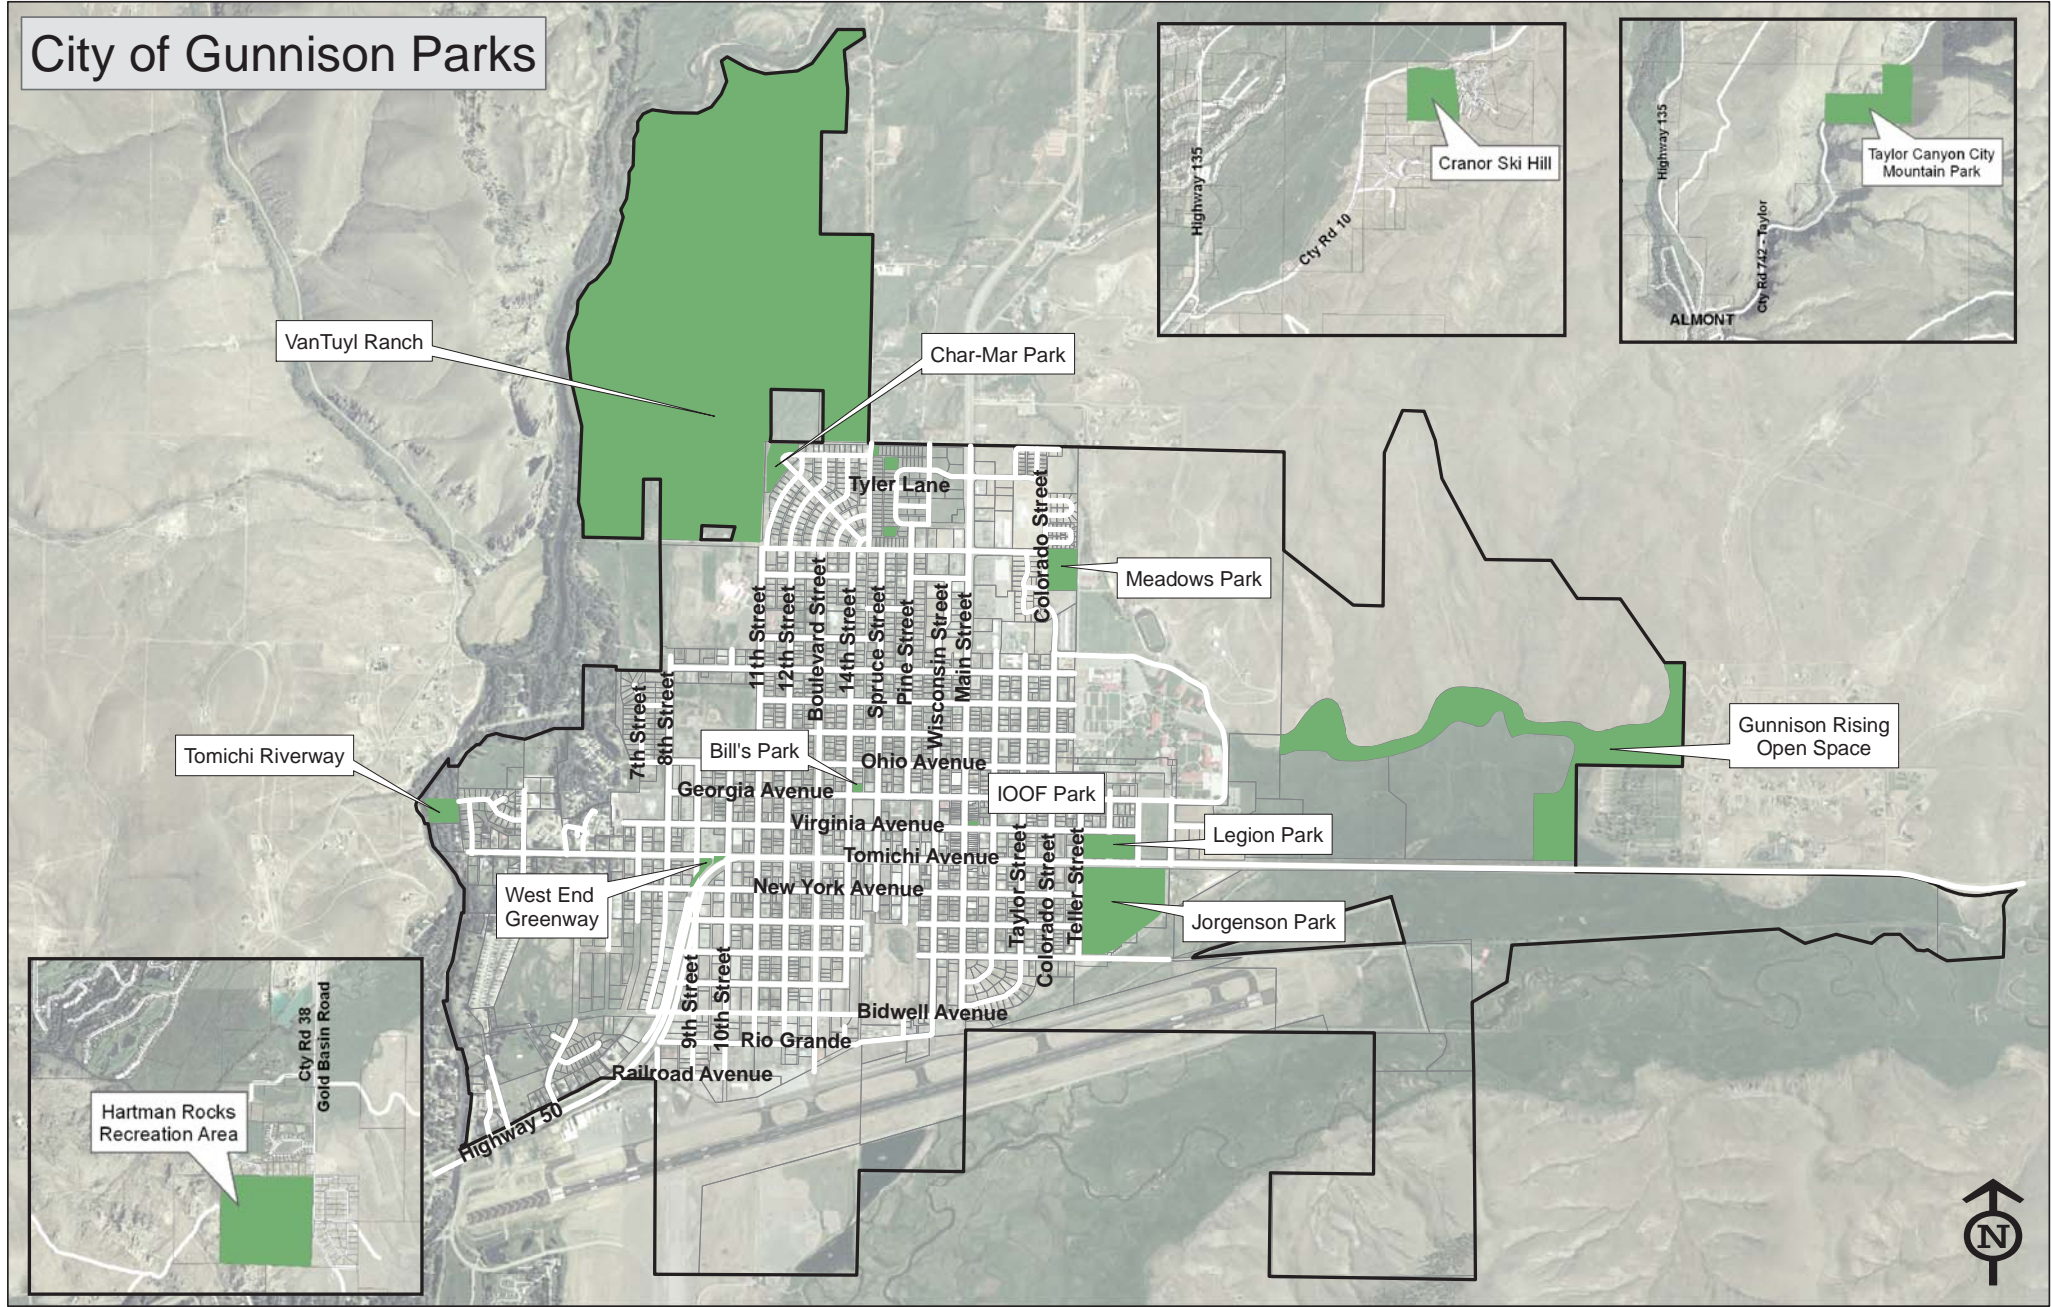

City of Gunnison Parks

VanTuyl Ranch

Char-Mar Park

Tyler Lane

Meadows Park

Tomichi Riverway

Gunnison Rising Open Space

Bill's Park

IOOF Park

Legion Park

West End Greenway

Jorgenson Park